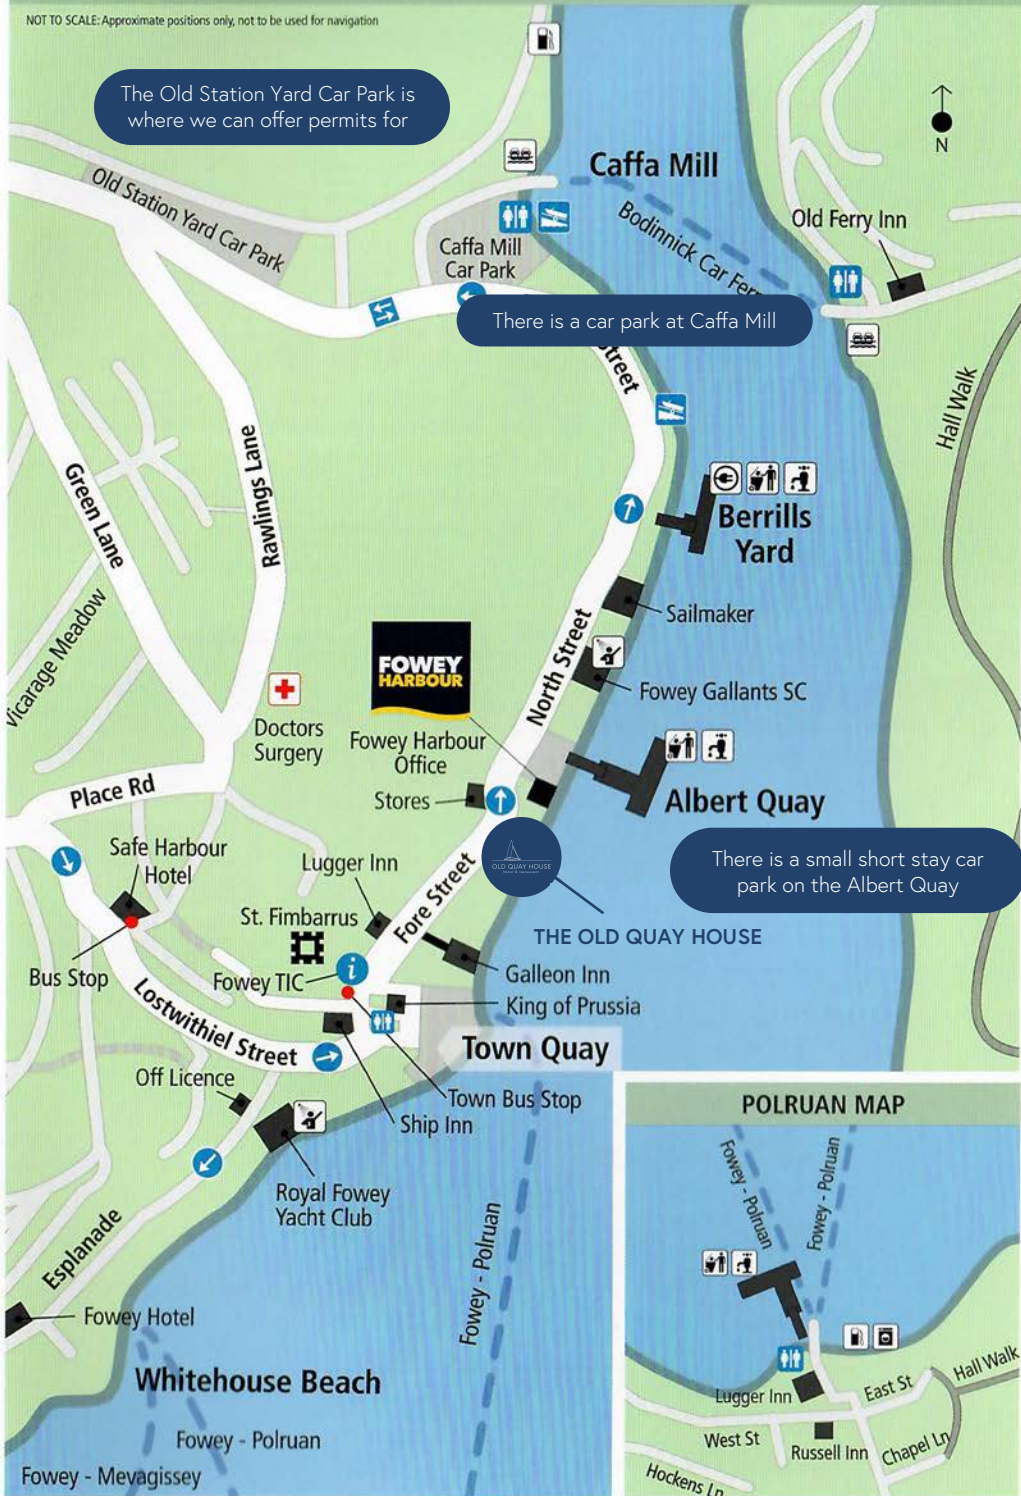

FOWEY TOWN MAP

The Old Station Yard Car Park is where we can offer permits for

There is a car park at Caffa Mill

There is a small short stay car park on the Albert Quay